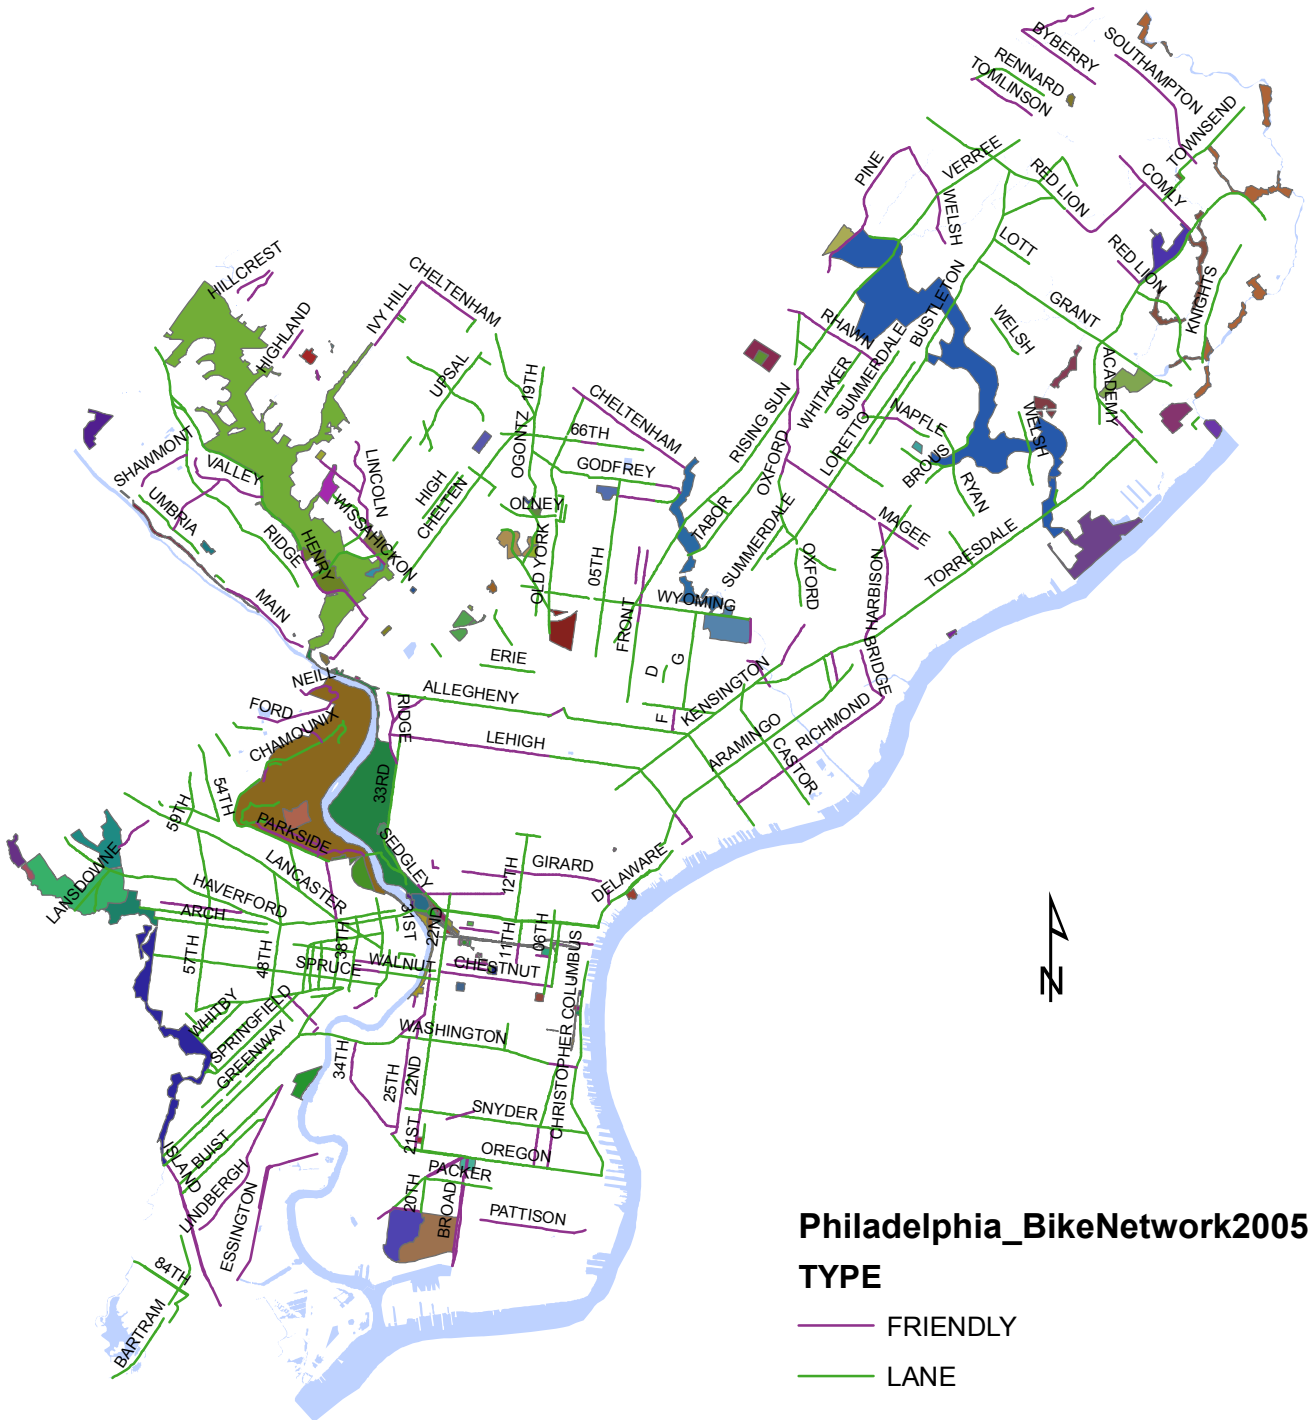

Parks and Bike Routes

0 1.25 2.5 5 Miles