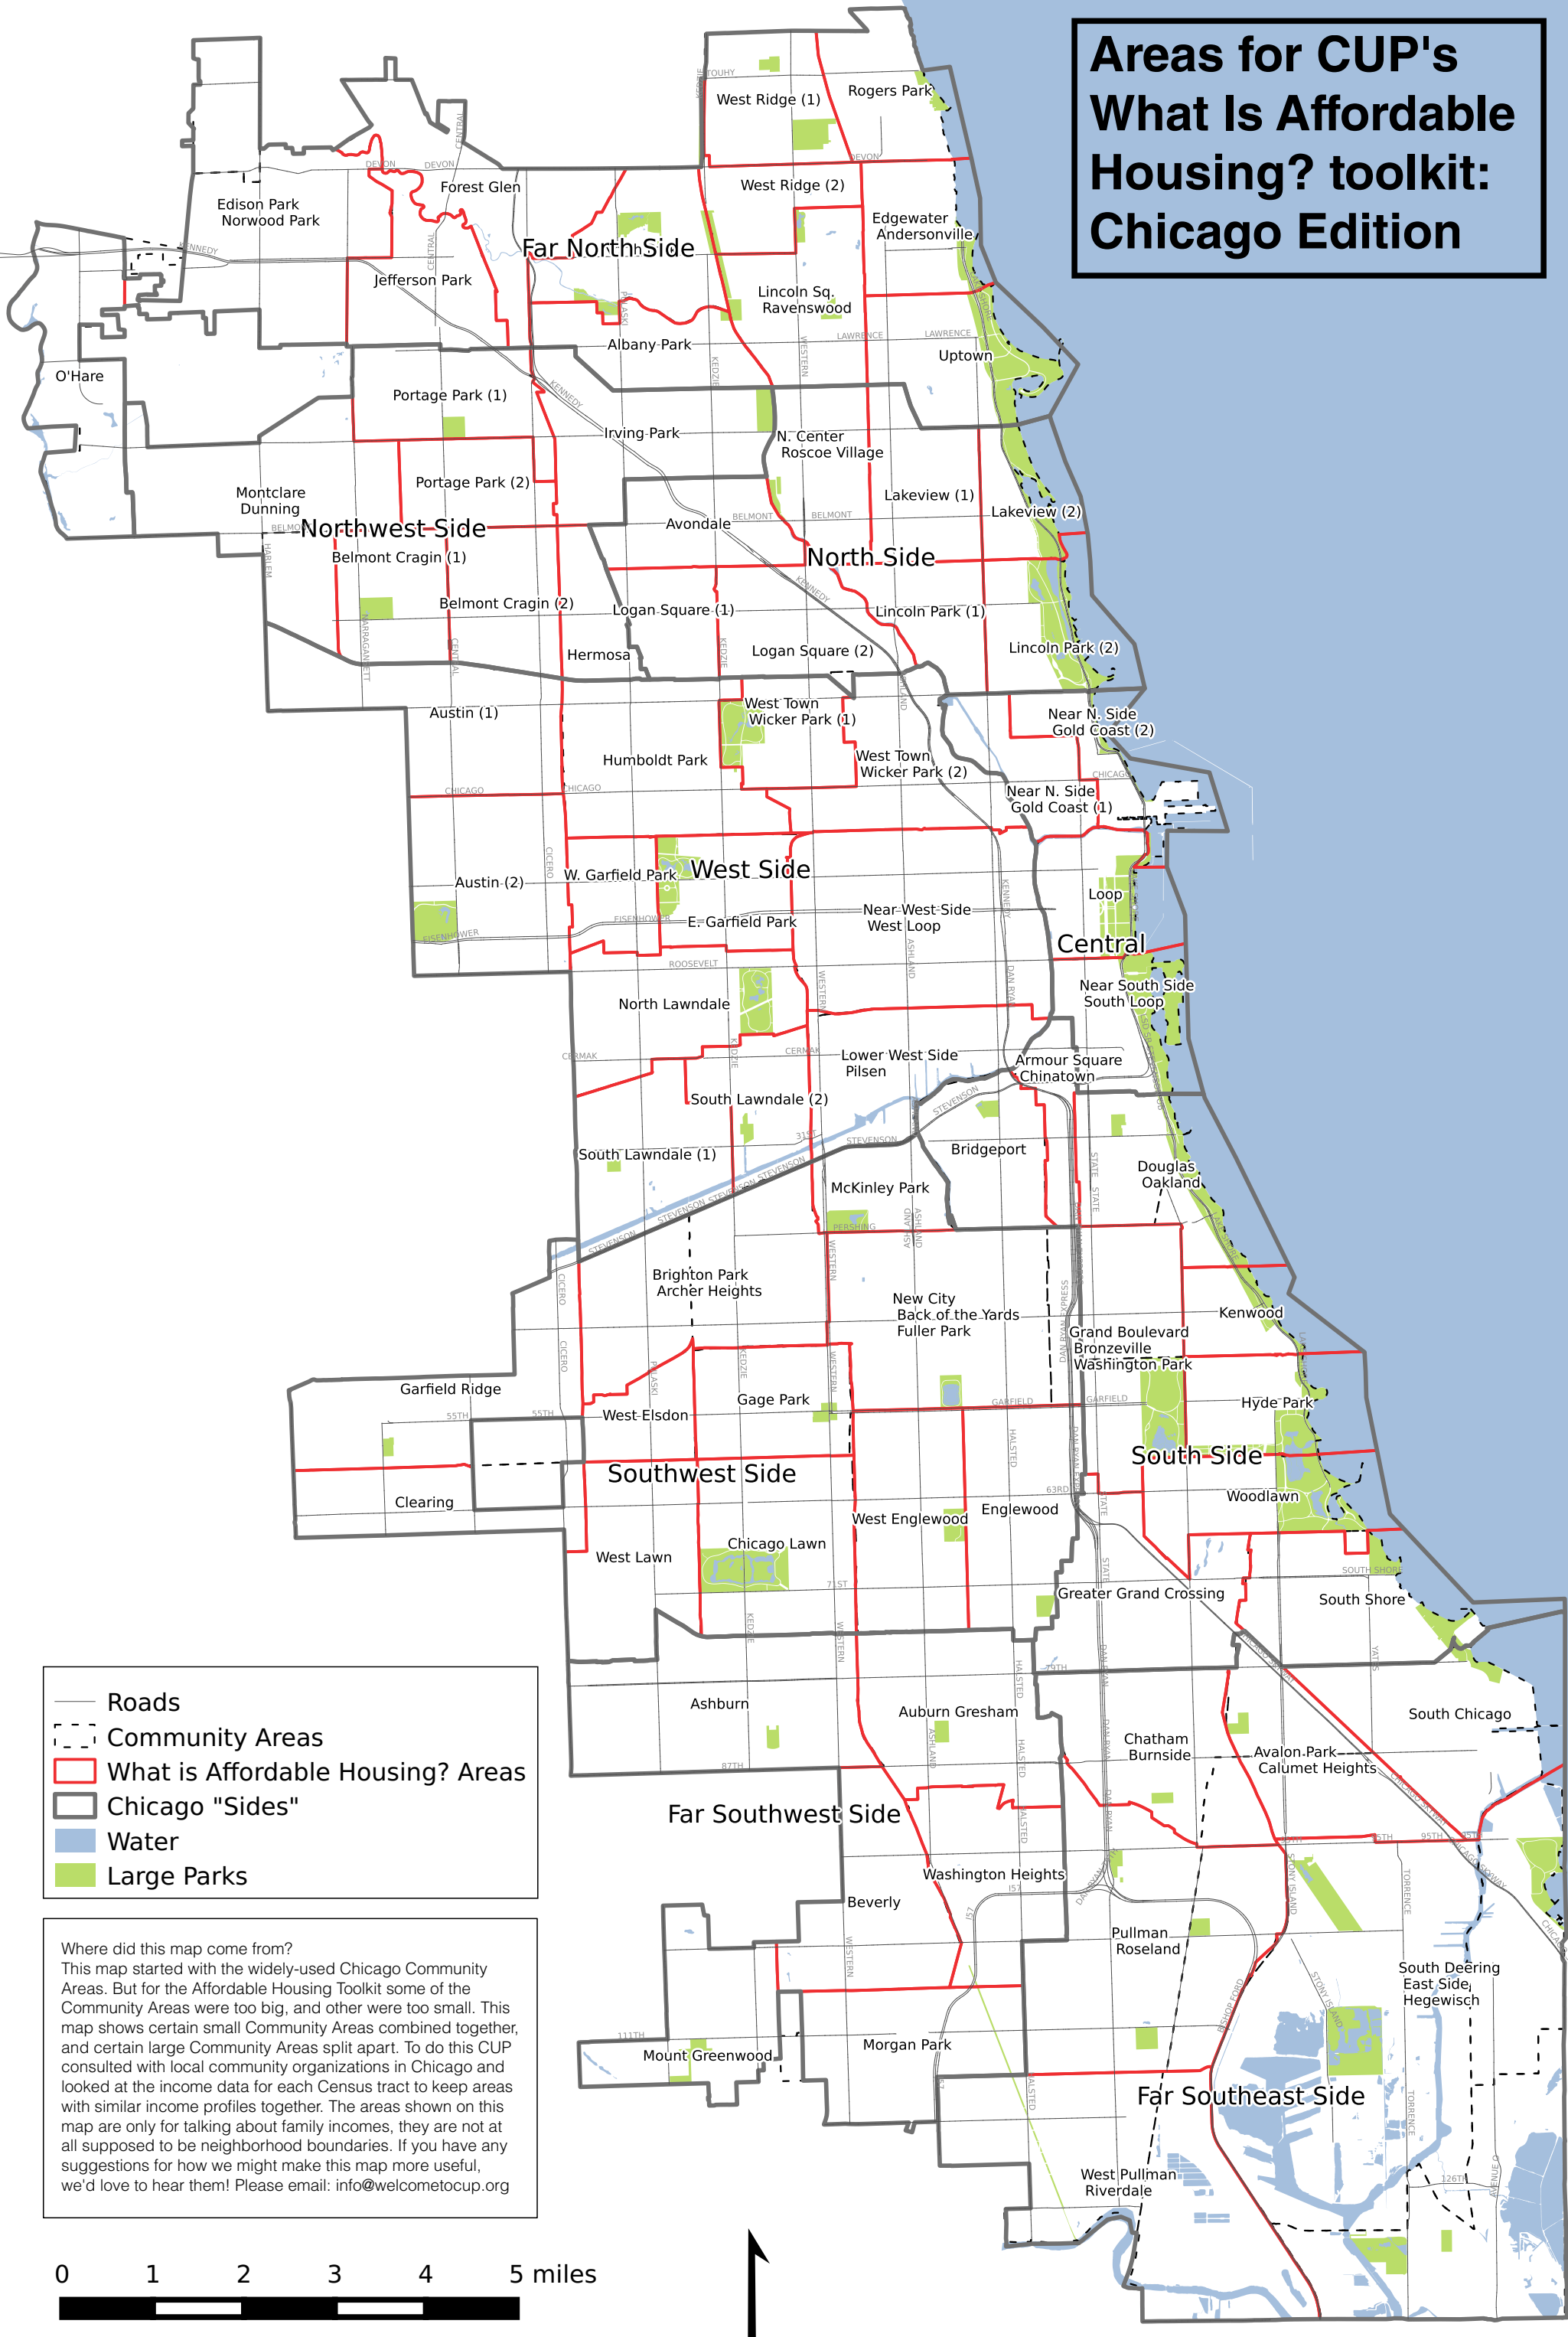

Areas for CUP's What Is Affordable Housing? toolkit: Chicago Edition

- Roads
- - - Community Areas
- ▭ What is Affordable Housing? Areas
- ▭ Chicago "Sides"
- ▭ Water
- ▭ Large Parks

Where did this map come from?
 This map started with the widely-used Chicago Community Areas. But for the Affordable Housing Toolkit some of the Community Areas were too big, and other were too small. This map shows certain small Community Areas combined together, and certain large Community Areas split apart. To do this CUP consulted with local community organizations in Chicago and looked at the income data for each Census tract to keep areas with similar income profiles together. The areas shown on this map are only for talking about family incomes, they are not at all supposed to be neighborhood boundaries. If you have any suggestions for how we might make this map more useful, we'd love to hear them! Please email: info@welcometocup.org